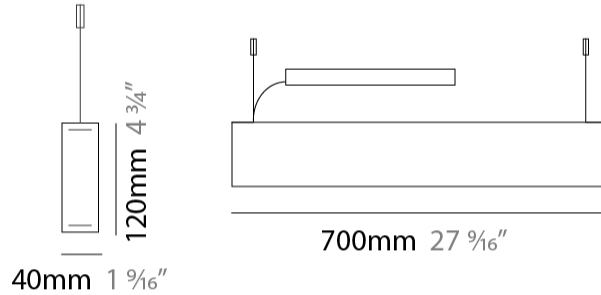

LED120 SUSPENSION

D71023- -

base number
Color   Finish
Temperature   Options

1. To build a product code in our configurator select the specify button on the base model # product page
2. To build a manual product code on this datasheet choose from the options listed below in blue font and add the suffix to the base model #

GENERAL

Series: Woodlin
Subseries: LED120
Brand: Tunto
Division: Design
Mounting Type: Suspension
Mounting Location: Ceiling
Subcategory: Profile

PHYSICAL

Shape: Rectangle
Length (mm): 700
Length (in): 27 ⁹/₁₆
Width (mm): 40
Width (in): 1 ⁹/₁₆
Height (mm): 120
Height (in): 4 ³/₄
Max. Overall Height (mm): 2120
Max. Overall Height (in): 83 ⁷/₁₆
Light Distribution: Direct / Indirect
Diffuser: Opal
Fixture Finish: [WAL / ASH / OAK / BLK / WHI](#)
Fixture Material: Wood
Cable Details: 2000mm / 78 3/4"

ELECTRICAL

Lamp Type: LED
Input Wattage (W): 32
Total Output Wattage (W): 25.3
Dimming: Tri-Mode (Non-Dimming and Phase Dimming (120Vac only) and 0-10V Dimming)
Driver Included: Yes
Driver Location: Integrated
Driver Type: Constant Current - Universal
Driver Class: Class 2
Input Voltage (V): 120 - 277
Constant Current (MA): 700

LED

Color Temperature (°K): [2700 / 3000 / 4000](#)
Max. Delivered Lumen (lm): 1500
CRI: >93 CRI
Lamp Life (hrs): 50000

OPTICAL

RATINGS AND CERTIFICATIONS

Certified By: Certified for North American Standards
IP rating: IP20