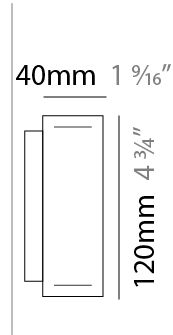

GENERAL

Series: Woodlin
 Subseries: LED120
 Brand: Tunto
 Division: Design
 Mounting Type: Suspension
 Mounting Location: Ceiling
 Subcategory: Profile

PHYSICAL

Shape: Rectangle
 Length (mm): 700
 Length (in): 27 ⁹/₁₆
 Width (mm): 40
 Width (in): 1 ⁹/₁₆
 Height (mm): 120
 Height (in): 4 ³/₄
 Max. Overall Height (mm): 2120
 Max. Overall Height (in): 83 ⁷/₁₆
 Light Distribution: Direct / Indirect
 Diffuser: Opal
 Fixture Finish: [WAL / ASH / OAK / BLK / WHI](#)
 Fixture Material: Wood
 Cable Details: 2000mm / 78 3/4"

GENERAL

Series: Woodlin
 Subseries: LED120
 Brand: Tunto
 Division: Design
 Mounting Type: Surface
 Mounting Location: Wall
 Subcategory: Profile

PHYSICAL

Shape: Rectangle
 Length (mm): 700
 Length (in): 27 ⁹/₁₆
 Width (mm): 40
 Width (in): 1 ⁹/₁₆
 Height (mm): 120
 Height (in): 4 ³/₄
 Extension (mm): 40
 Extension (in): 1 ⁹/₁₆
 Light Distribution: Direct / Indirect
 Diffuser: Opal
 Fixture Finish: [WAL / ASH / OAK / BLK / WHI](#)
 Fixture Material: Wood

LED

[Color Temperature \(°K\): 2700 / 3000 / 4000](#)
 Max. Delivered Lumen (lm): 1500
 CRI: >93 CRI
 Lamp Life (hrs): 50000

OPTICAL

RATINGS AND CERTIFICATIONS

Certified By: Certified for North American Standards
 IP rating: IP20

PROJECT
TYPE
SPECIFIER
QUANTITY
DATE

700mm 27 ⁹/₁₆"

Indirect

LED120 SURFACE

D73029-

PROJECT

TYPE

SPECIFIER